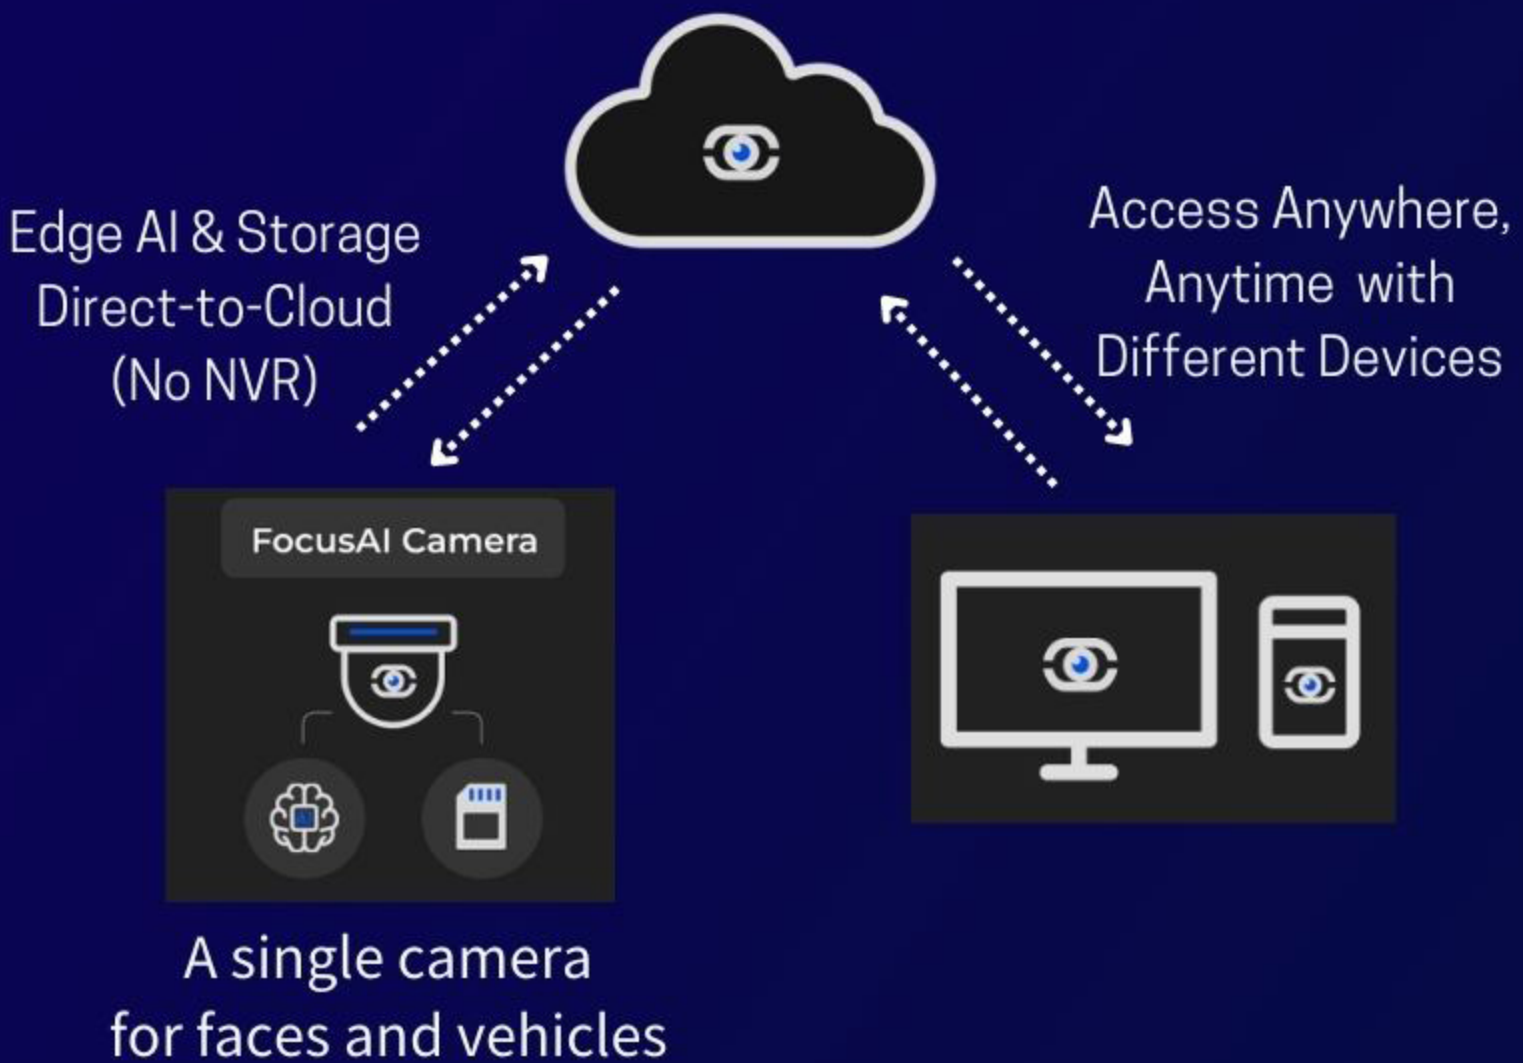

Privacy Protection

Encrypted video and camera communication

Reliability

The camera can record and analyze the video during network outage

Anytime, Anywhere

Mobile app support, easy to view, search, and confirm alerts anytime

Traditional Commercial VMS

- High construction costs \ time-consuming
- Complex installation procedures

FocusAI Advantage

Direct to Cloud with Edge AI NVR IRRELEVANT

- Cost savings
- Easy Installation/Maintenance/Scalability
- Instant decision-making for real-time alerts
- Automatic Updates
- Minimum bandwidth
- Data Privacy
- Better AI on Uncompressed Data
- P2P Stream & Access Anywhere (No VPN)
- ESG spirit

Feature Rich, Easy to Use Dashboard

- Experience the benefits of a cloud based video security offering.
- See a centralized view of cameras and activity across multiple sites and buildings.
- Receive alerts and share live video via email, SMS, or through our app

Advanced Person & Vehicle Analytics

- All identified individuals and vehicles are extracted from the live video streams and catalogued into profile pages for easy access and search.
- Support advanced features such as motion search, license plate recognition, slip/fall detection(coming soon), and more .