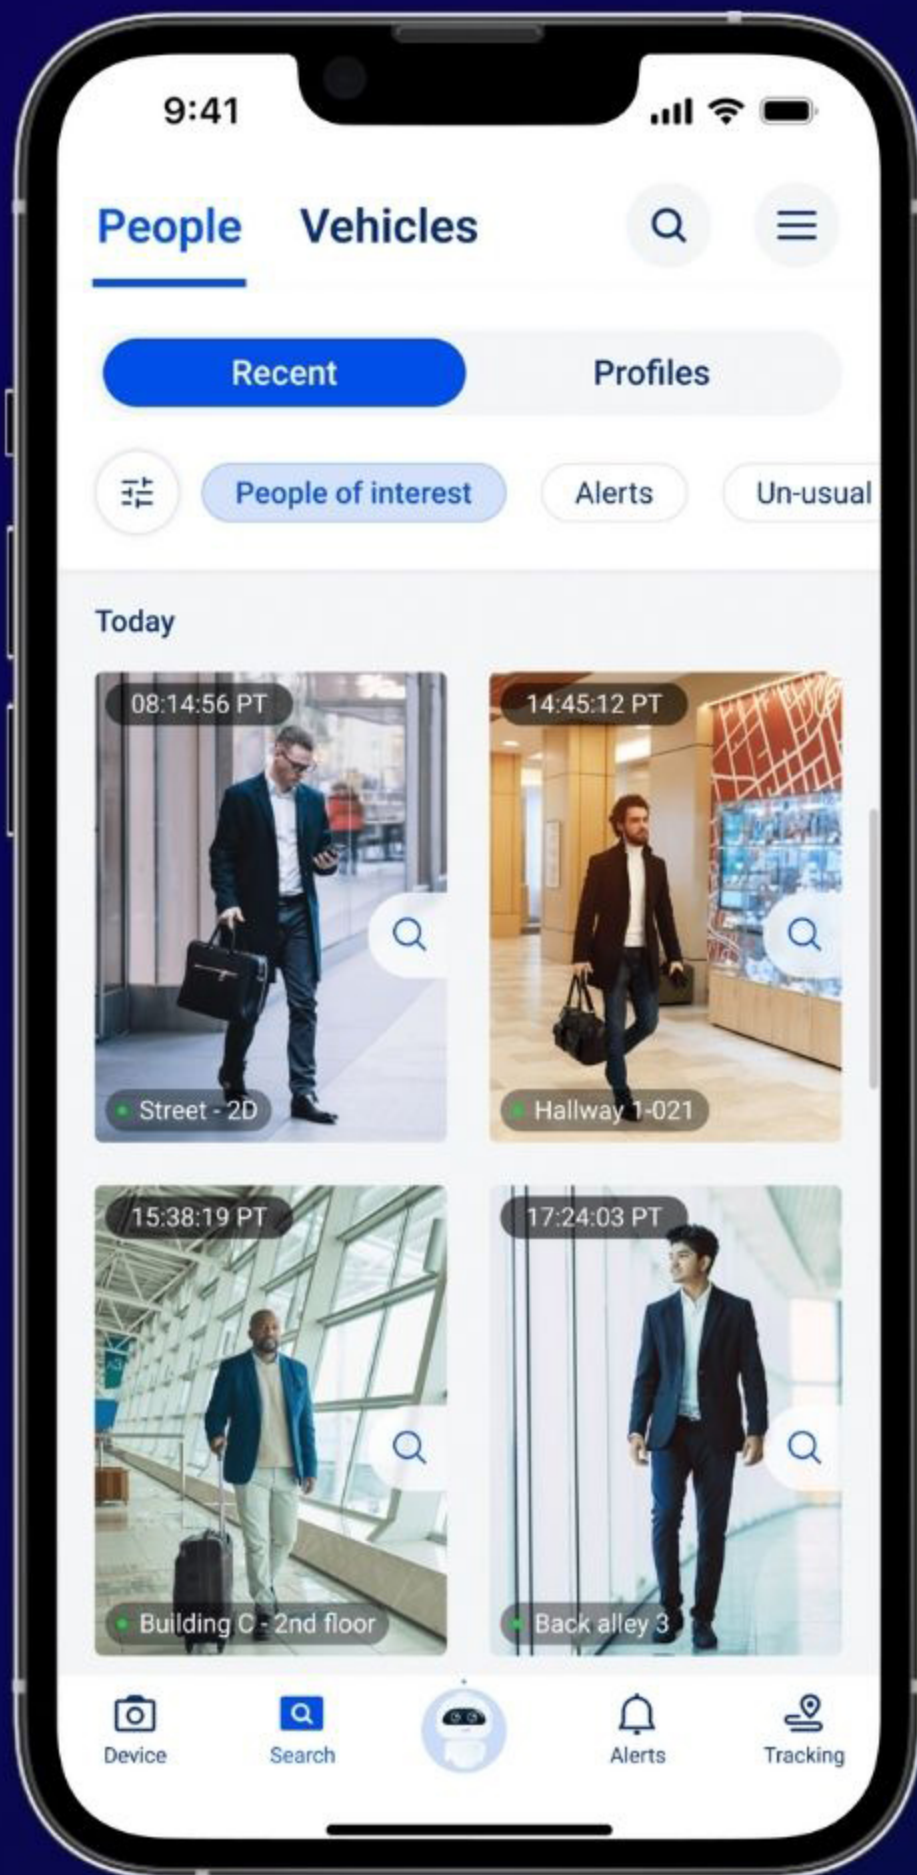

Footprints/Heatmap

- Floor plan view for improved observation of your security environment.
- By using high frame rates and edge analytics, our system can live track people across multiple cameras, enabling advanced features like automatically tracking individuals of interest, whether associated to weapon detection or chosen by the user.
- Automatically switches between relevant cameras when tracking individuals or when people are detected.
- Tracking alerts will be sent and live streams can be shared.
- Retrieve historical location information for individuals.

Merlin - Your Security Assistant

- The intelligent chatbot can process queries in natural language and respond accordingly.

Powerful Search

- Resolve incidents in minutes not hours by searching for people across your entire organization.
- Search for individuals based on face or appearance (e.g. the color of clothes)
- Supports reverse image search.
- Search for vehicles by vehicle type (car, truck, etc) as well as vehicle color.

Vantage Mobile

- View live video and search across all of your people and vehicle detections.
- Instant Footprints alerts for individuals of interest
- Review and acknowledge alerts and alarms directly from your mobile device