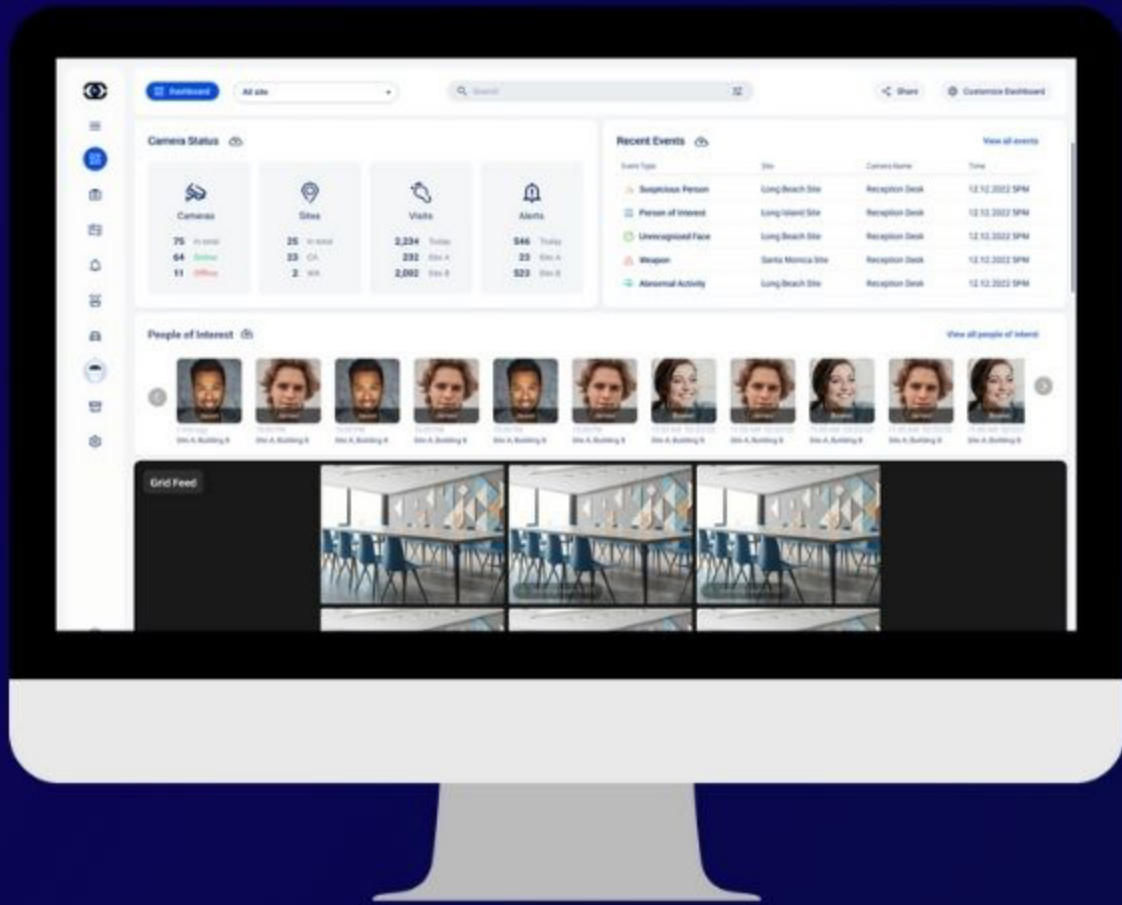

Traditional Commercial VMS

- High construction costs \ time-consuming
- Complex installation procedures

FocusAI Advantage

Direct to Cloud with Edge AI NVR IRRELEVANT

- Cost savings
- Easy Installation/Maintenance/Scalability
- Instant decision-making for real-time alerts
- Automatic Updates
- Minimum bandwidth
- Data Privacy
- Better AI on Uncompressed Data
- P2P Stream & Access Anywhere (No VPN)
- ESG spirit

Feature Rich, Easy to Use Dashboard

- Experience the benefits of a cloud based video security offering.
- See a centralized view of cameras and activity across multiple sites and buildings.
- Receive alerts and share live video via email, SMS, or through our app

Advanced Person & Vehicle Analytics

- All identified individuals and vehicles are extracted from the live video streams and catalogued into profile pages for easy access and search.
- Support advanced features such as motion search, license plate recognition, slip/fall detection(coming soon), and more .

Footprints/Heatmap

- Floor plan view for improved observation of your security environment.
- By using high frame rates and edge analytics, our system can live track people across multiple cameras, enabling advanced features like automatically tracking individuals of interest, whether associated to weapon detection or chosen by the user.
- Automatically switches between relevant cameras when tracking individuals or when people are detected.
- Tracking alerts will be sent and live streams can be shared.
- Retrieve historical location information for individuals.