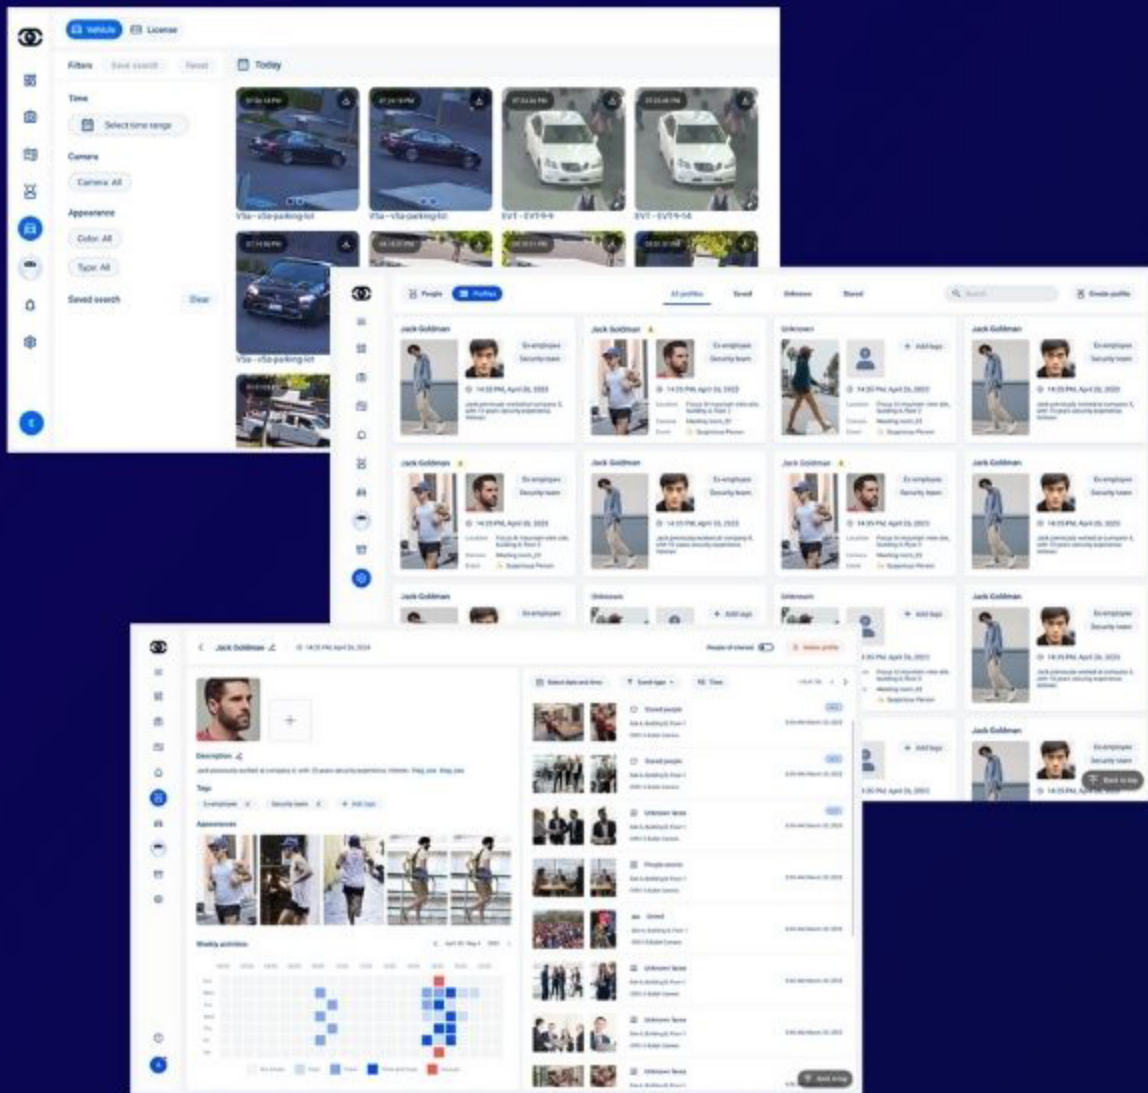

Advanced Person & Vehicle Analytics

- All identified individuals and vehicles are extracted from the live video streams and catalogued into profile pages for easy access and search.
- Support advanced features such as motion search, license plate recognition, slip/fall detection(coming soon), and more .

Footprints/Heatmap

- Floor plan view for improved observation of your security environment.
- By using high frame rates and edge analytics, our system can live track people across multiple cameras, enabling advanced features like automatically tracking individuals of interest, whether associated to weapon detection or chosen by the user.
- Automatically switches between relevant cameras when tracking individuals or when people are detected.
- Tracking alerts will be sent and live streams can be shared.
- Retrieve historical location information for individuals.