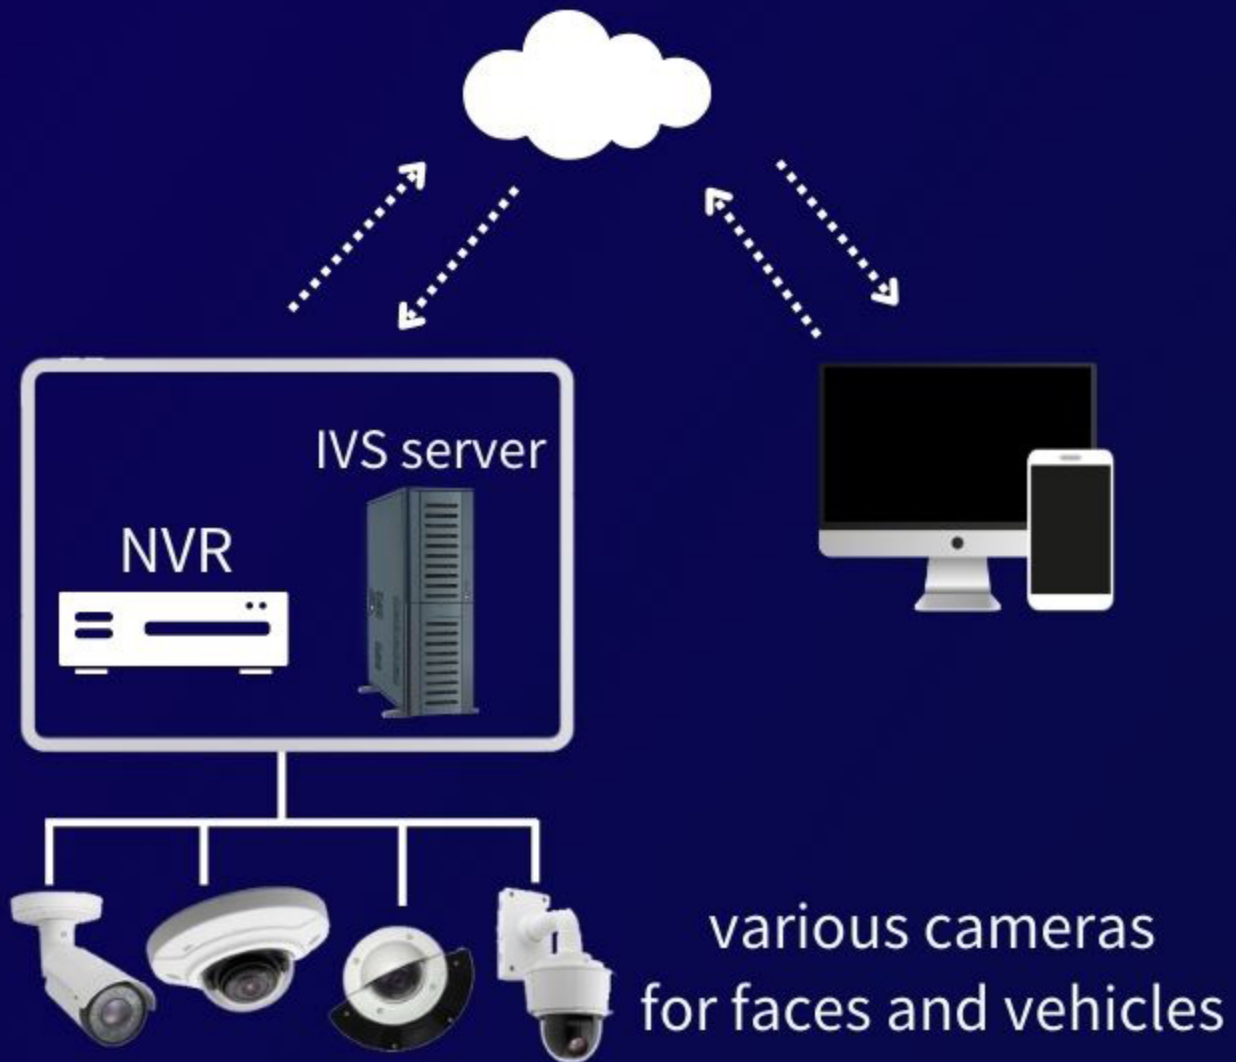

Process data at the edge for real-time alerts

Intelligent Chat

Based on state-of-the-art large language models, queries and respond in a natural way.

Reduced Bandwidth

Transmit only critical data to the cloud, ensuring efficient network usage.

Privacy Protection

Encrypted video and camera communication

Reliability

The camera can record and analyze the video during network outage

Anytime, Anywhere

Mobile app support, easy to view, search, and confirm alerts anytime

Traditional Commercial VMS

- High construction costs \ time-consuming
- Complex installation procedures

FocusAI Advantage

Direct to Cloud with Edge AI NVR IRRELEVANT

- Cost savings
- Easy Installation/Maintenance/Scalability
- Instant decision-making for real-time alerts
- Automatic Updates
- Minimum bandwidth
- Data Privacy
- Better AI on Uncompressed Data
- P2P Stream & Access Anywhere (No VPN)
- ESG spirit