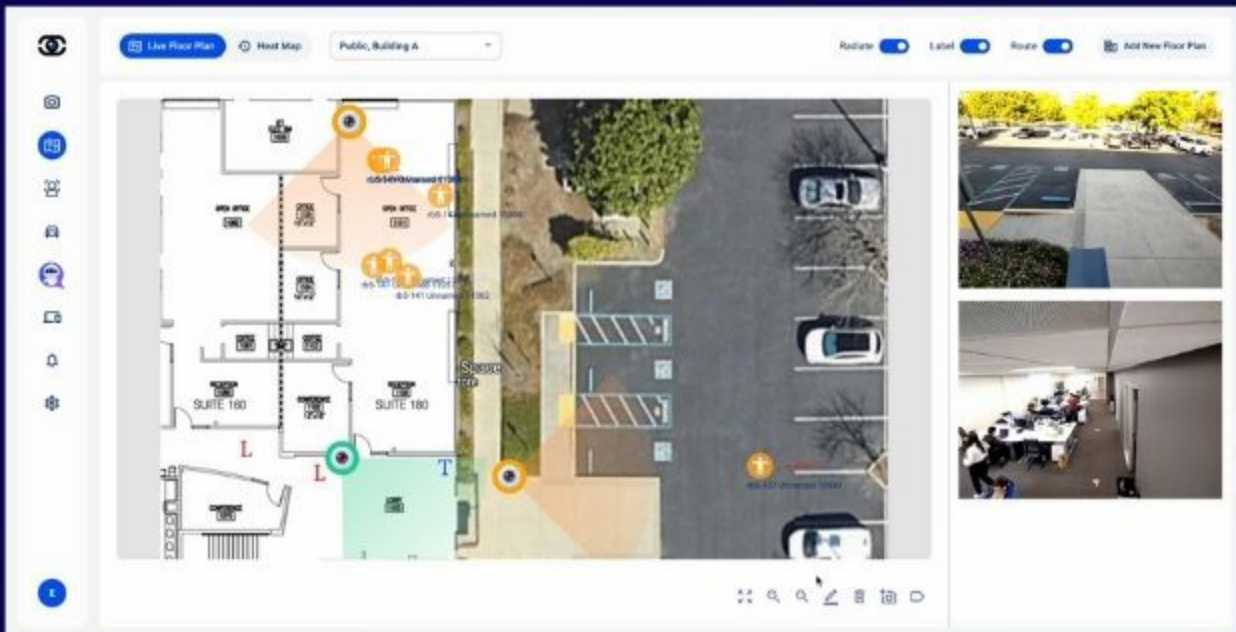

Feature Rich, Easy to Use Dashboard

- Experience the benefits of a cloud based video security offering.
- See a centralized view of cameras and activity across multiple sites and buildings.
- Receive alerts and share live video via email, SMS, or through our app

Advanced Person & Vehicle Analytics

- All identified individuals and vehicles are extracted from the live video streams and catalogued into profile pages for easy access and search.
- Support advanced features such as motion search, license plate recognition, slip/fall detection(coming soon), and more .

Footprints/Heatmap

- Floor plan view for improved observation of your security environment.
- By using high frame rates and edge analytics, our system can live track people across multiple cameras, enabling advanced features like automatically tracking individuals of interest, whether associated to weapon detection or chosen by the user.
- Automatically switches between relevant cameras when tracking individuals or when people are detected.
- Tracking alerts will be sent and live streams can be shared.
- Retrieve historical location information for individuals.