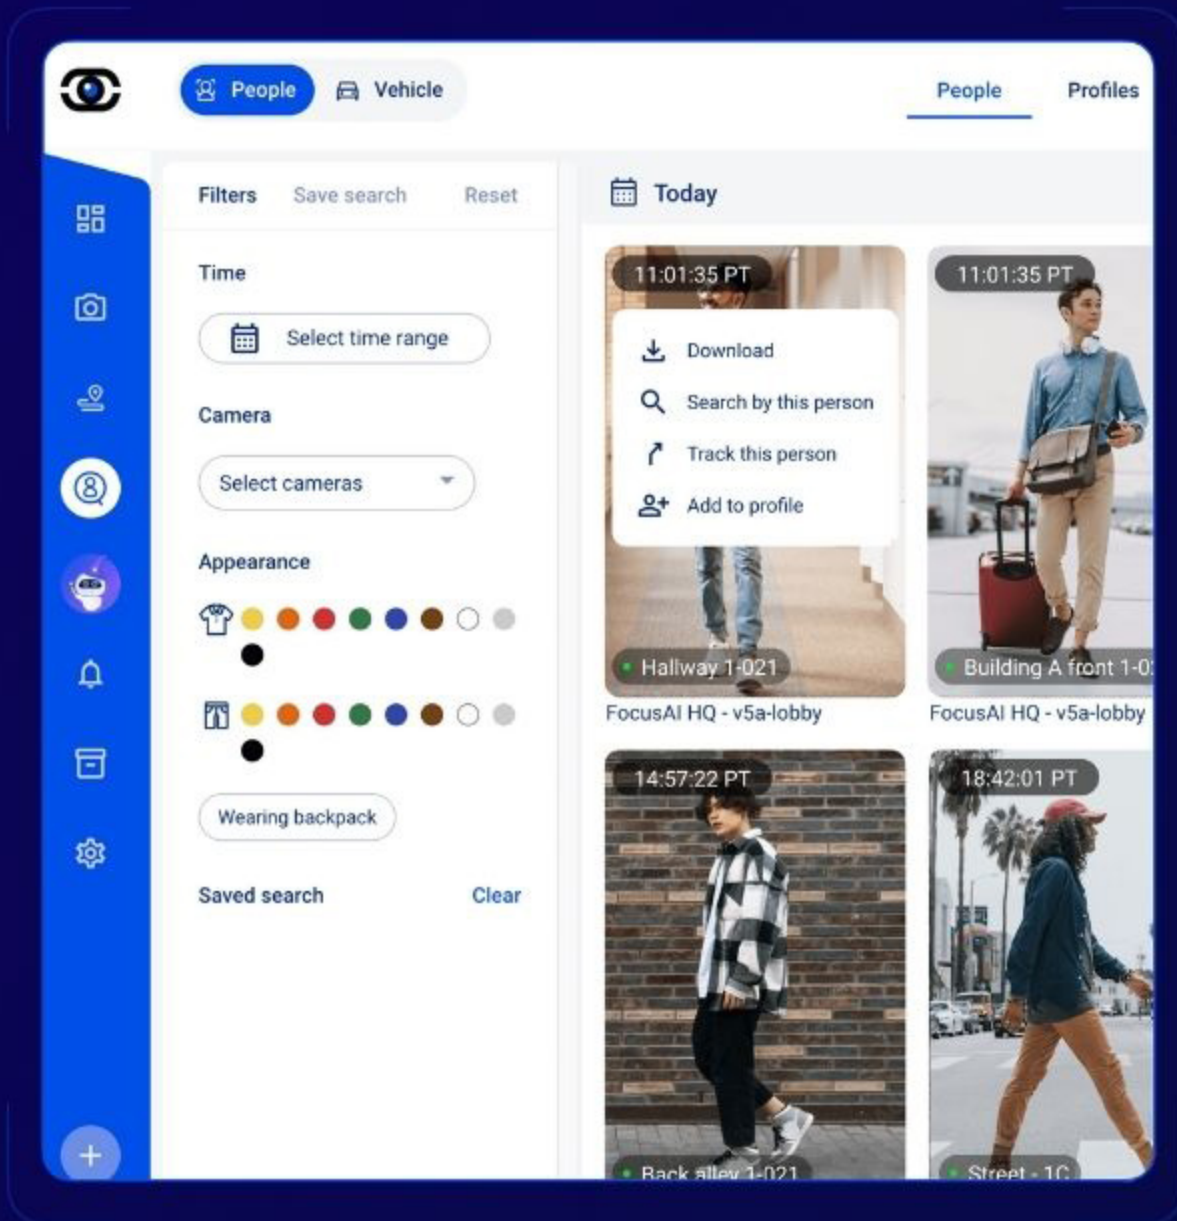

Advanced Person & Vehicle Analytics

- All identified individuals and vehicles are extracted from the live video streams and catalogued into profile pages for easy access and search.
- Support advanced features such as motion search, license plate recognition, slip/fall detection(coming soon), and more .

Footprints/Heatmap

- Floor plan view for improved observation of your security environment.
- By using high frame rates and edge analytics, our system can live track people across multiple cameras, enabling advanced features like automatically tracking individuals of interest, whether associated to weapon detection or chosen by the user.
- Automatically switches between relevant cameras when tracking individuals or when people are detected.
- Tracking alerts will be sent and live streams can be shared.
- Retrieve historical location information for individuals.

Merlin - Your Security Assistant

- The intelligent chatbot can process queries in natural language and respond accordingly.

Powerful Search

- Resolve incidents in minutes not hours by searching for people across your entire organization.
- Search for individuals based on face or appearance (e.g. the color of clothes)
- Supports reverse image search.
- Search for vehicles by vehicle type (car, truck, etc) as well as vehicle color.