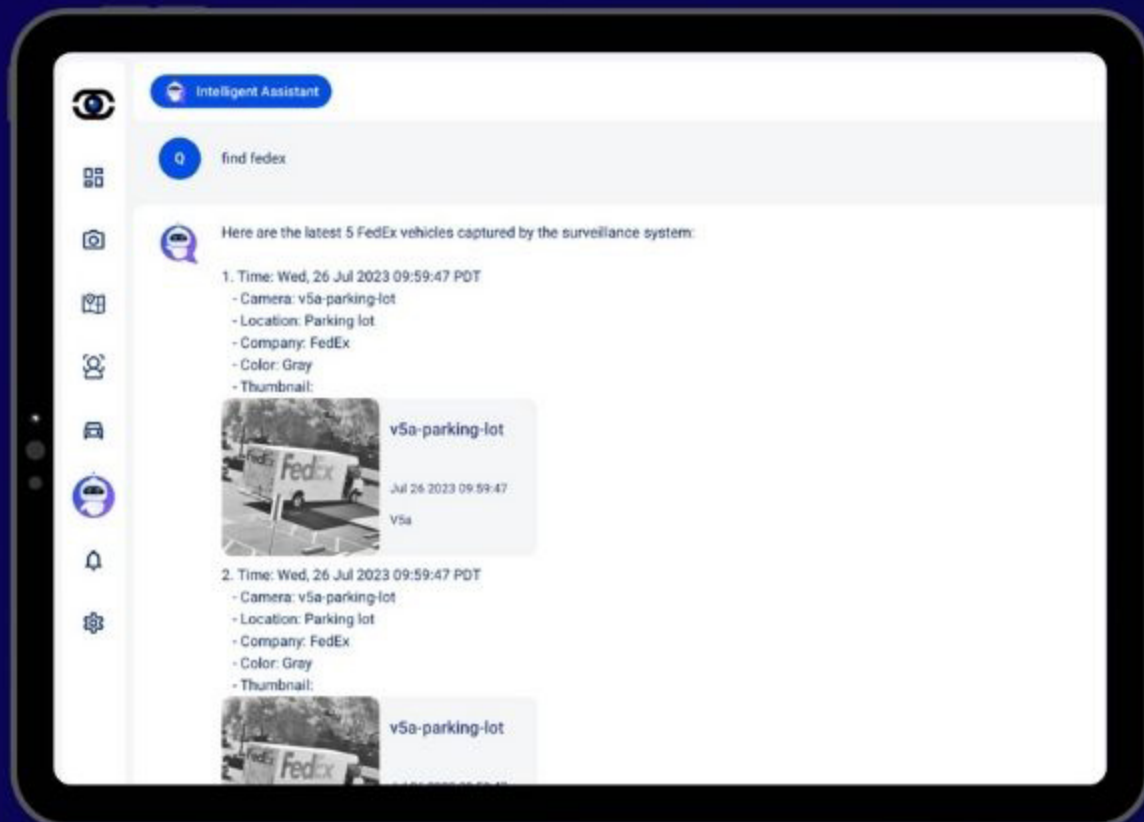

Merlin - Your Security Assistant

- The intelligent chatbot can process queries in natural language and respond accordingly.